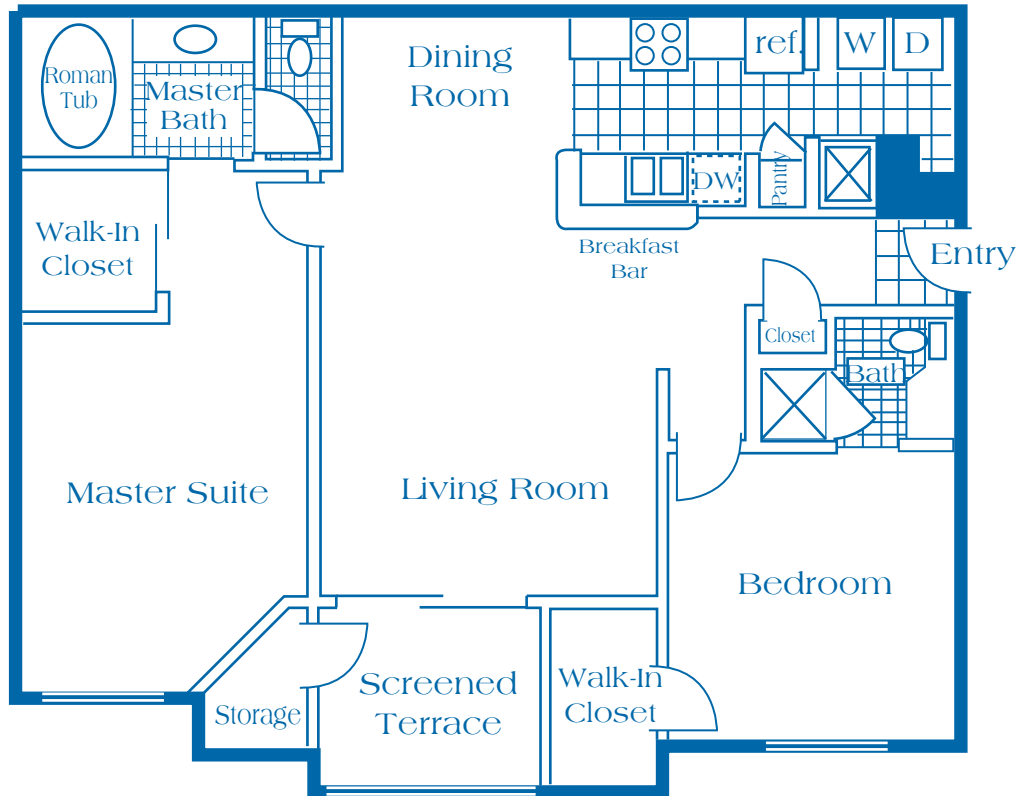

2 Bedroom 2 Bath

1,134 Square Feet

Starting at \$1,200

INTERIOR FEATURES

- FULLY APPOINTED KITCHEN
- SPACIOUS PANTRY
- DECORATOR CERAMIC TILE FOYER AND KITCHEN AND BATH
- RELAXING OVERSIZED ROMAN TUB
- WALK IN CLOSETS
- LAUNDRY ROOM W/ FULL SIZE WASHER AND DRYER
- SCREENED TERRACE
- OUTSIDE STORAGE IN SELECT PLANS